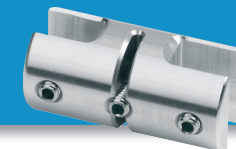

**Side grip**

For up to 3mm panel.

Code: **6006**  
 Size: **19mm ø**  
 Finishes: **SA/BA/STA**

**Side grip**

For up to 6mm panel.

Code: **6066**  
 Size: **19mm ø**  
 Finishes: **SA/BA/STA**

**Side grip**

For up to 10mm panel.

Code: **6186**  
 Size: **19mm ø**  
 Finishes: **SA/BA/STA**

**Twin side grip**

For up to 3mm panel.

Code: **6008**  
 Size: **19mm ø**  
 Finishes: **SA/BA/STA**

**Twin side grip**

For up to 6mm panel.

Code: **6068**  
 Size: **19mm ø**  
 Finishes: **SA/BA/STA**

**Swivel side grip**

For up to 6mm panel.

Code: **6018**  
 Size: **19mm ø**  
 Finishes: **SA/BA/STA**

**Twin swivel side grip**

For up to 6mm panel.

Code: **6019**  
 Size: **19mm ø**  
 Finishes: **SA/BA/STA**

**Cable frame support**

Requires AK5 allen key

Code: **6016**  
 Size: **19mm ø**  
 Finishes: **SA/BA/STA**

When ordering, insert a forward slash after the code, followed by the finish code. e.g. 6011/SA.