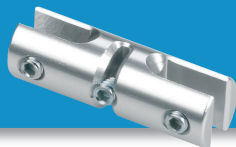

**Slimline side grip**

For up to 4mm panel.

Code: **6011**  
 Size: **12mm ø**  
 Finishes: **SA/BA/STA**

**Slimline twin side grip**

For up to 4mm panel.

Code: **6012**  
 Size: **12mm ø**  
 Finishes: **SA/BA/STA**

**Side grip**

For up to 3mm panel.

Code: **6006**  
 Size: **19mm ø**  
 Finishes: **SA/BA/STA**

**Side grip**

For up to 6mm panel.

Code: **6066**  
 Size: **19mm ø**  
 Finishes: **SA/BA/STA**

**Side grip**

For up to 10mm panel.

Code: **6186**  
 Size: **19mm ø**  
 Finishes: **SA/BA/STA**

**Twin side grip**

For up to 3mm panel.

Code: **6008**  
 Size: **19mm ø**  
 Finishes: **SA/BA/STA**

**Twin side grip**

For up to 6mm panel.

Code: **6068**  
 Size: **19mm ø**  
 Finishes: **SA/BA/STA**

**Swivel side grip**

For up to 6mm panel.

Code: **6018**  
 Size: **19mm ø**  
 Finishes: **SA/BA/STA**

**Twin swivel side grip**

For up to 6mm panel.