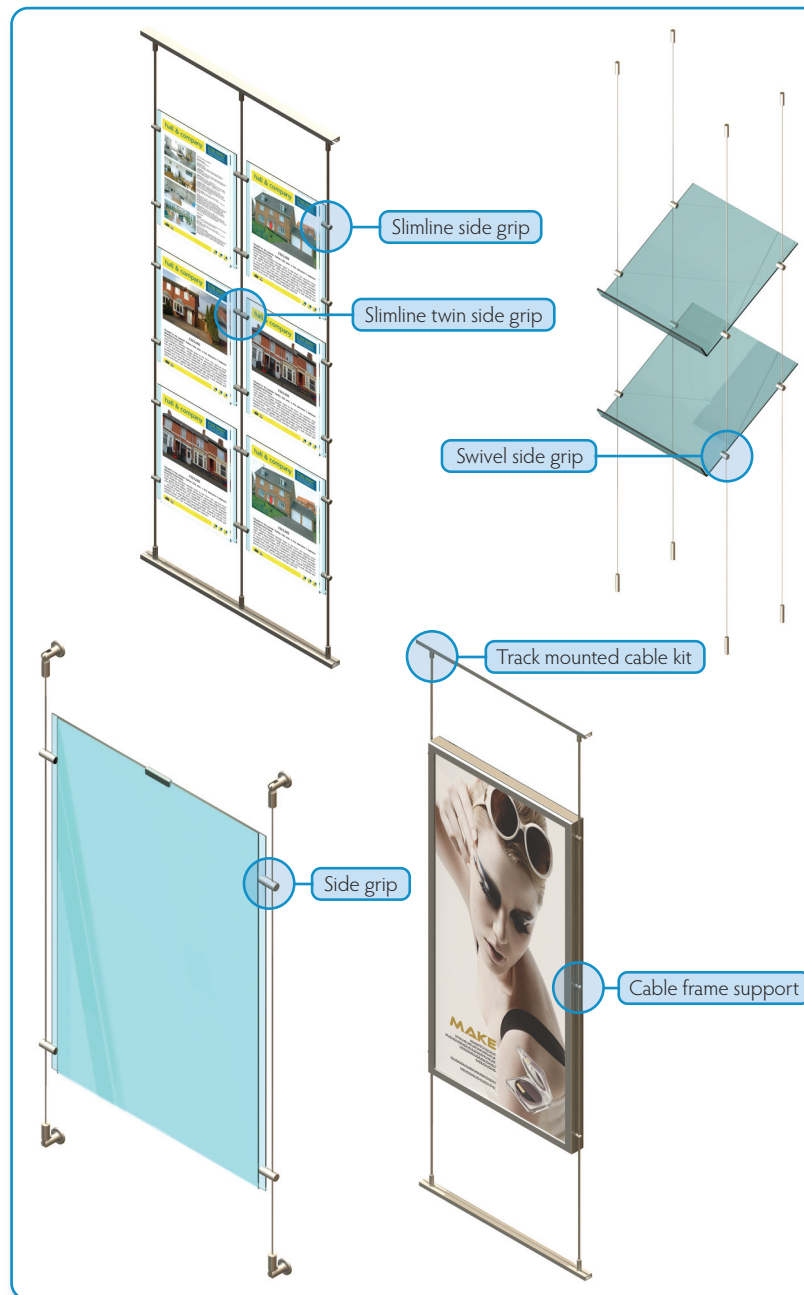

**Slimline side grip**

For up to 4mm panel.

Code: **6011**  
 Size: **12mm ø**  
 Finishes: **SA/BA/STA**

**Slimline twin side grip**

For up to 4mm panel.

Code: **6012**  
 Size: **12mm ø**  
 Finishes: **SA/BA/STA**

**Side grip**

For up to 3mm panel.

Code: **6006**  
 Size: **19mm ø**  
 Finishes: **SA/BA/STA**

**Side grip**

For up to 6mm panel.

Code: **6066**  
 Size: **19mm ø**  
 Finishes: **SA/BA/STA**

**Side grip**

For up to 10mm panel.

Code: **6186**  
 Size: **19mm ø**  
 Finishes: **SA/BA/STA**

**Twin side grip**

For up to 3mm panel.

Code: **6008**  
 Size: **19mm ø**  
 Finishes: **SA/BA/STA**

**Twin side grip**

For up to 6mm panel.

Code: **6068**  
 Size: **19mm ø**  
 Finishes: **SA/BA/STA**

**Swivel side grip**

For up to 6mm panel.

Code: **6018**  
 Size: **19mm ø**  
 Finishes: **SA/BA/STA**

**Twin swivel side grip**

For up to 6mm panel.