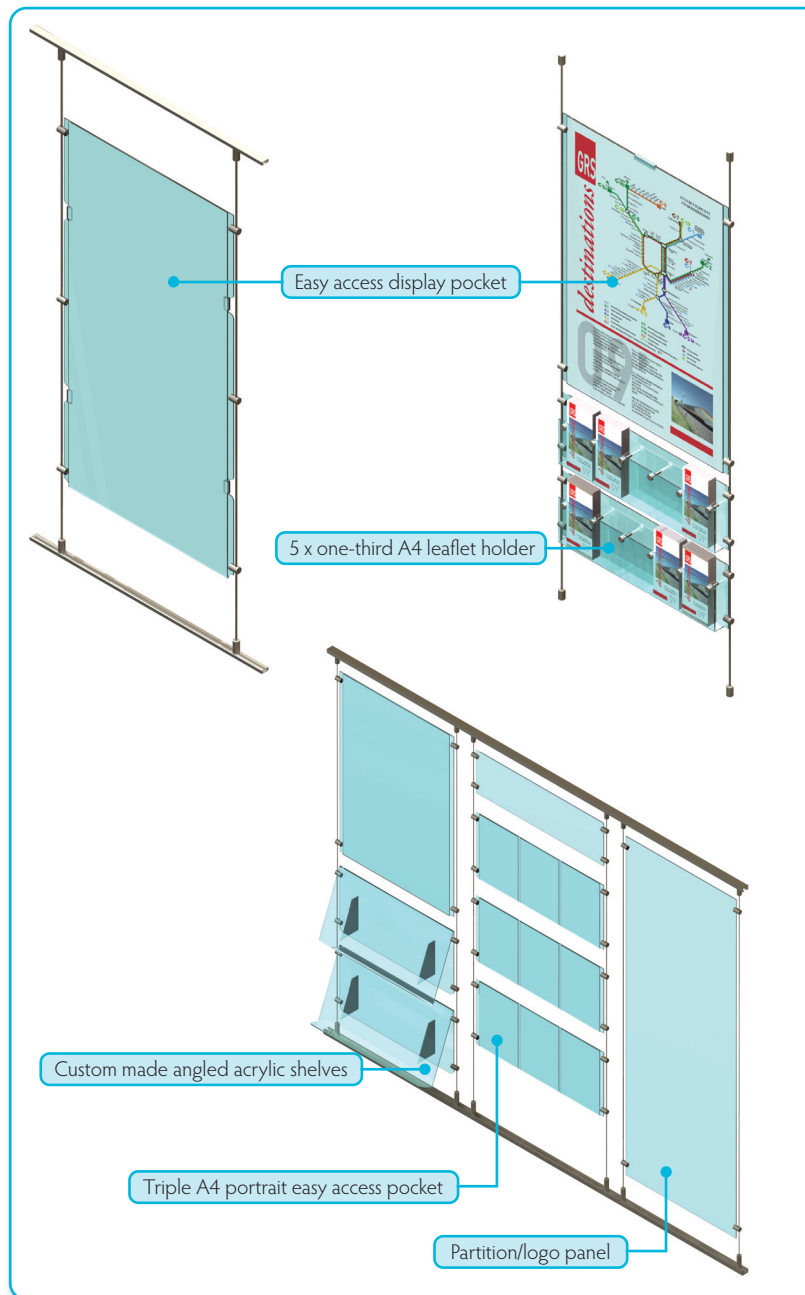

Finishes: **3mm clear acrylic**

Pocket clamp

For use with easy access poster pockets A3 size +.

Code: **6119**

Size: **45mm long**

Finishes: **High impact acrylic**

A4 leaflet holder

Supplied with aluminium spacers.
Can fit under A4 portrait pockets.

Code: **6131**

Size: **240mm wide, 30mm fill**

Finishes: **4mm clear acrylic**

Double A4 leaflet holder

Supplied with aluminium spacers.
Can fit under A1 portrait or A2 landscape pockets.

Code: **6132**

Size: **624mm wide, 30mm fill**

Finishes: **4mm clear acrylic**

Triple A4 leaflet holder

Supplied with aluminium spacers.
Can fit under A1 landscape or A0 portrait pockets.

Code: **6133**

Size: **871mm wide, 30mm fill**

Finishes: **4mm clear acrylic**

Triple one-third A4 leaflet holder

Supplied with aluminium spacers.
Can fit under A2 portrait or A3 landscape pockets.

Code: **6134**

Size: **450mm wide, 30mm fill**

Finishes: **4mm clear acrylic**